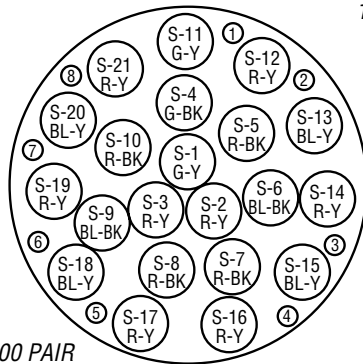

UNIT BINDER COLORS FOR FULL COLOR CODE

GROUP NUMBER	BINDER COLORS	PAIR RANGE
1	White - Blue	1 - 25
2	White - Orange	26 - 50
3	White - Green	51 - 75
4	White - Brown	76 - 100
5	White - Slate	101 - 125
6	Red - Blue	126 - 150
7	Red - Orange	151 - 175
8	Red - Green	176 - 200
9	Red - Brown	201 - 225
10	Red - Slate	226 - 250
11	Black - Blue	251 - 275
12	Black - Orange	276 - 300
13	Black - Green	301 - 325
14	Black - Brown	326 - 350
15	Black - Slate	351 - 375
16	Yellow - Blue	376 - 400
17	Yellow - Orange	401 - 425
18	Yellow - Green	426 - 450
19	Yellow - Brown	451 - 475
20	Yellow - Slate	476 - 500
21	Violet - Blue	501 - 525
22	Violet - Orange	526 - 550
23	Violet - Green	551 - 575
24	Violet - Brown	576 - 600

SUPER-UNIT BINDER COLORS FOR MIRROR IMAGE (See drawings on the next page)

SPARE PAIRS FOR MIRROR IMAGE

PAIR NUMBER	PAIR COLORS
1	White - Red
2	White - Black
3	White - Yellow
4	White - Violet
5	Red - Black
6	Red - Yellow
7	Red - Violet
8	Black - Yellow
9	Black - Violet
10	Yellow - Violet
11	Blue - Orange
12	Blue - Green
13	Blue - Brown
14	Blue - Slate
15	Orange - Green

SUPER-UNIT BINDER COLORS FOR FULL COLOR CODE

S.U. BINDER COLOR	PAIR RANGE
White	1 - 600
Red	601 - 1200
Black	1201 - 1800
Yellow	1800 - 2400

Color Code Chart

SUPER-UNIT BINDER COLORS FOR MIRROR IMAGE

1200 PAIR

1500 PAIR

1800 PAIR

2100 PAIR

2400 PAIR

2700 PAIR

300 PAIR
SUPER-UNIT

3000 PAIR

3600 PAIR