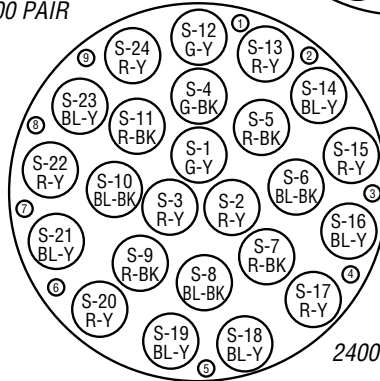

UNIT BINDER COLORS FOR FULL COLOR CODE

GROUP NUMBER	BINDER COLORS	PAIR RANGE
1	White - Blue	1 - 25
2	White - Orange	26 - 50
3	White - Green	51 - 75
4	White - Brown	76 - 100
5	White - Slate	101 - 125
6	Red - Blue	126 - 150
7	Red - Orange	151 - 175
8	Red - Green	176 - 200
9	Red - Brown	201 - 225
10	Red - Slate	226 - 250
11	Black - Blue	251 - 275
12	Black - Orange	276 - 300
13	Black - Green	301 - 325
14	Black - Brown	326 - 350
15	Black - Slate	351 - 375
16	Yellow - Blue	376 - 400
17	Yellow - Orange	401 - 425
18	Yellow - Green	426 - 450
19	Yellow - Brown	451 - 475
20	Yellow - Slate	476 - 500
21	Violet - Blue	501 - 525
22	Violet - Orange	526 - 550
23	Violet - Green	551 - 575
24	Violet - Brown	576 - 600

SUPER-UNIT BINDER COLORS FOR MIRROR IMAGE (See drawings on the next page)

SPARE PAIRS FOR MIRROR IMAGE

PAIR NUMBER	PAIR COLORS
1	White - Red
2	White - Black
3	White - Yellow
4	White - Violet
5	Red - Black
6	Red - Yellow
7	Red - Violet
8	Black - Yellow
9	Black - Violet
10	Yellow - Violet
11	Blue - Orange
12	Blue - Green
13	Blue - Brown
14	Blue - Slate
15	Orange - Green

SUPER-UNIT BINDER COLORS FOR FULL COLOR CODE

S.U. BINDER COLOR	PAIR RANGE
White	1 - 600
Red	601 - 1200
Black	1201 - 1800
Yellow	1800 - 2400

Color Code Chart

SUPER-UNIT BINDER COLORS FOR MIRROR IMAGE

1200 PAIR

1500 PAIR

1800 PAIR

2100 PAIR

2400 PAIR

2700 PAIR

300 PAIR
SUPER-UNIT

3000 PAIR

3600 PAIR