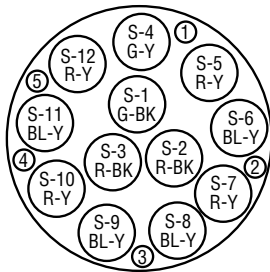

UNIT BINDER COLORS FOR FULL COLOR CODE

GROUP NUMBER	BINDER COLORS	PAIR RANGE
1	White - Blue	1 - 25
2	White - Orange	26 - 50
3	White - Green	51 - 75
4	White - Brown	76 - 100
5	White - Slate	101 - 125
6	Red - Blue	126 - 150
7	Red - Orange	151 - 175
8	Red - Green	176 - 200
9	Red - Brown	201 - 225
10	Red - Slate	226 - 250
11	Black - Blue	251 - 275
12	Black - Orange	276 - 300
13	Black - Green	301 - 325
14	Black - Brown	326 - 350
15	Black - Slate	351 - 375
16	Yellow - Blue	376 - 400
17	Yellow - Orange	401 - 425
18	Yellow - Green	426 - 450
19	Yellow - Brown	451 - 475
20	Yellow - Slate	476 - 500
21	Violet - Blue	501 - 525
22	Violet - Orange	526 - 550
23	Violet - Green	551 - 575
24	Violet - Brown	576 - 600

UNIT BINDER COLORS FOR MIRROR IMAGE 100 PAIR SUPER-UNIT

GROUP NUMBER	BINDER COLORS	PAIR RANGE
1	Blue	1 - 25
2	Orange	26 - 50
3	Green	51 - 75
4	Brown	76 - 100

300 PAIR SUPER-UNIT

GROUP NUMBER	BINDER COLORS	PAIR RANGE
1	White - Blue	1 - 25
2	White - Orange	26 - 50
3	White - Green	51 - 75
4	White - Brown	76 - 100
5	White - Slate	101 - 125
6	Red - Blue	126 - 150
7	Red - Orange	151 - 175
8	Red - Green	176 - 200
9	Red - Brown	201 - 225
10	Red - Slate	226 - 250
11	Black - Blue	251 - 275
12	Black - Orange	276 - 300

SUPER-UNIT BINDER COLORS FOR MIRROR IMAGE (See drawings on the next page)

SPARE PAIRS FOR MIRROR IMAGE

PAIR NUMBER	PAIR COLORS
1	White - Red
2	White - Black
3	White - Yellow
4	White - Violet
5	Red - Black
6	Red - Yellow
7	Red - Violet
8	Black - Yellow
9	Black - Violet
10	Yellow - Violet
11	Blue - Orange
12	Blue - Green
13	Blue - Brown
14	Blue - Slate
15	Orange - Green

SUPER-UNIT BINDER COLORS FOR FULL COLOR CODE

S.U. BINDER COLOR	PAIR RANGE
White	1 - 600
Red	601 - 1200
Black	1201 - 1800
Yellow	1800 - 2400

Color Code Chart

SUPER-UNIT BINDER COLORS FOR MIRROR IMAGE

1200 PAIR