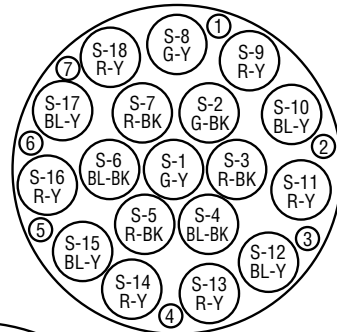

UNIT BINDER COLORS FOR FULL COLOR CODE

GROUP NUMBER	BINDER COLORS	PAIR RANGE
1	White - Blue	1 - 25
2	White - Orange	26 - 50
3	White - Green	51 - 75
4	White - Brown	76 - 100
5	White - Slate	101 - 125
6	Red - Blue	126 - 150
7	Red - Orange	151 - 175
8	Red - Green	176 - 200
9	Red - Brown	201 - 225
10	Red - Slate	226 - 250
11	Black - Blue	251 - 275
12	Black - Orange	276 - 300
13	Black - Green	301 - 325
14	Black - Brown	326 - 350
15	Black - Slate	351 - 375
16	Yellow - Blue	376 - 400
17	Yellow - Orange	401 - 425
18	Yellow - Green	426 - 450
19	Yellow - Brown	451 - 475
20	Yellow - Slate	476 - 500
21	Violet - Blue	501 - 525
22	Violet - Orange	526 - 550
23	Violet - Green	551 - 575
24	Violet - Brown	576 - 600

SUPER-UNIT BINDER COLORS FOR MIRROR IMAGE (See drawings on the next page)

SPARE PAIRS FOR MIRROR IMAGE

PAIR NUMBER	PAIR COLORS
1	White - Red
2	White - Black
3	White - Yellow
4	White - Violet
5	Red - Black
6	Red - Yellow
7	Red - Violet
8	Black - Yellow
9	Black - Violet
10	Yellow - Violet
11	Blue - Orange
12	Blue - Green
13	Blue - Brown
14	Blue - Slate
15	Orange - Green

SUPER-UNIT BINDER COLORS FOR FULL COLOR CODE

S.U. BINDER COLOR	PAIR RANGE
White	1 - 600
Red	601 - 1200
Black	1201 - 1800
Yellow	1800 - 2400

Color Code Chart

SUPER-UNIT BINDER COLORS FOR MIRROR IMAGE

1200 PAIR

1500 PAIR

1800 PAIR

2100 PAIR

2400 PAIR

2700 PAIR

300 PAIR
SUPER-UNIT

3000 PAIR

3600 PAIR