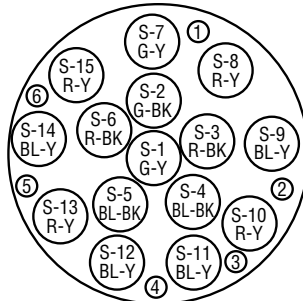

UNIT BINDER COLORS FOR FULL COLOR CODE

GROUP NUMBER	BINDER COLORS	PAIR RANGE
1	White - Blue	1 - 25
2	White - Orange	26 - 50
3	White - Green	51 - 75
4	White - Brown	76 - 100
5	White - Slate	101 - 125
6	Red - Blue	126 - 150
7	Red - Orange	151 - 175
8	Red - Green	176 - 200
9	Red - Brown	201 - 225
10	Red - Slate	226 - 250
11	Black - Blue	251 - 275
12	Black - Orange	276 - 300
13	Black - Green	301 - 325
14	Black - Brown	326 - 350
15	Black - Slate	351 - 375
16	Yellow - Blue	376 - 400
17	Yellow - Orange	401 - 425
18	Yellow - Green	426 - 450
19	Yellow - Brown	451 - 475
20	Yellow - Slate	476 - 500
21	Violet - Blue	501 - 525
22	Violet - Orange	526 - 550
23	Violet - Green	551 - 575
24	Violet - Brown	576 - 600

SUPER-UNIT BINDER COLORS FOR MIRROR IMAGE (See drawings on the next page)

SPARE PAIRS FOR MIRROR IMAGE

PAIR NUMBER	PAIR COLORS
1	White - Red
2	White - Black
3	White - Yellow
4	White - Violet
5	Red - Black
6	Red - Yellow
7	Red - Violet
8	Black - Yellow
9	Black - Violet
10	Yellow - Violet
11	Blue - Orange
12	Blue - Green
13	Blue - Brown
14	Blue - Slate
15	Orange - Green

SUPER-UNIT BINDER COLORS FOR FULL COLOR CODE

S.U. BINDER COLOR	PAIR RANGE
White	1 - 600
Red	601 - 1200
Black	1201 - 1800
Yellow	1800 - 2400

Color Code Chart

SUPER-UNIT BINDER COLORS FOR MIRROR IMAGE

1200 PAIR

1500 PAIR

1800 PAIR

2100 PAIR

2400 PAIR

2700 PAIR

300 PAIR
SUPER-UNIT

3000 PAIR

3600 PAIR